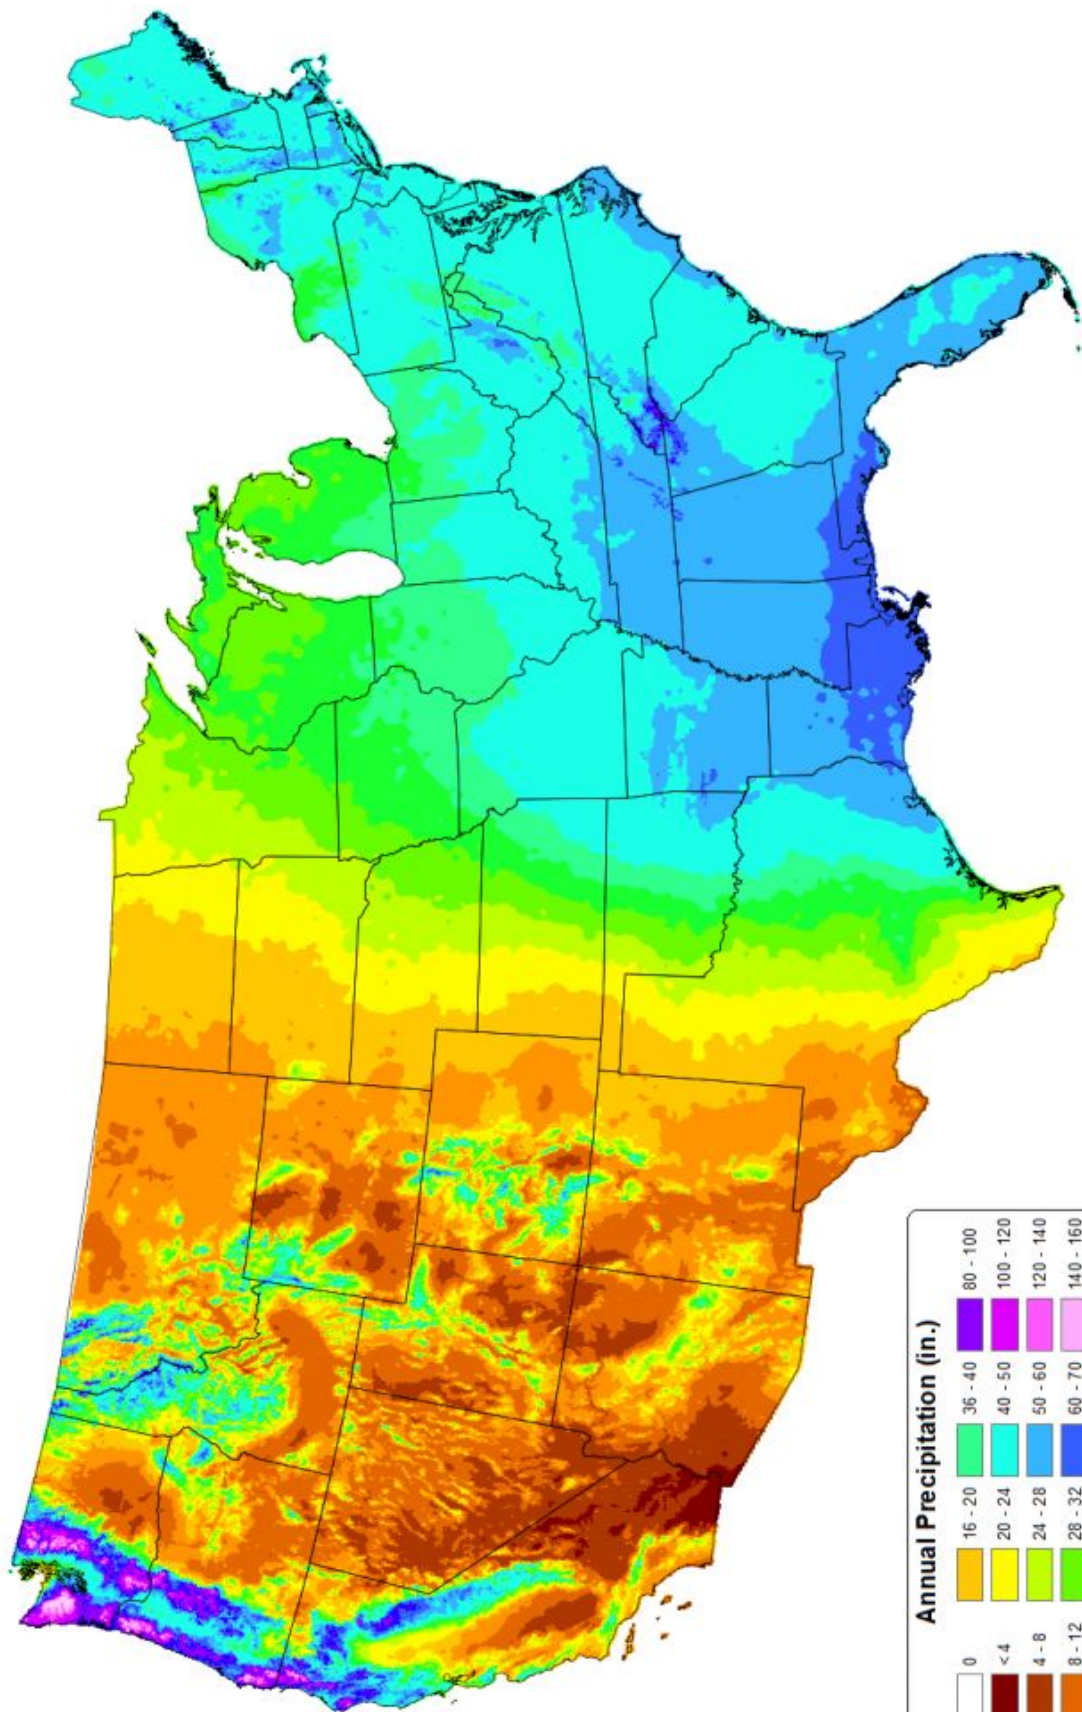

Source: National Oceanic and Atmospheric Administration, Average Temperature Map

Copyright (c) 2013, PRISM Climate Group, Oregon State University