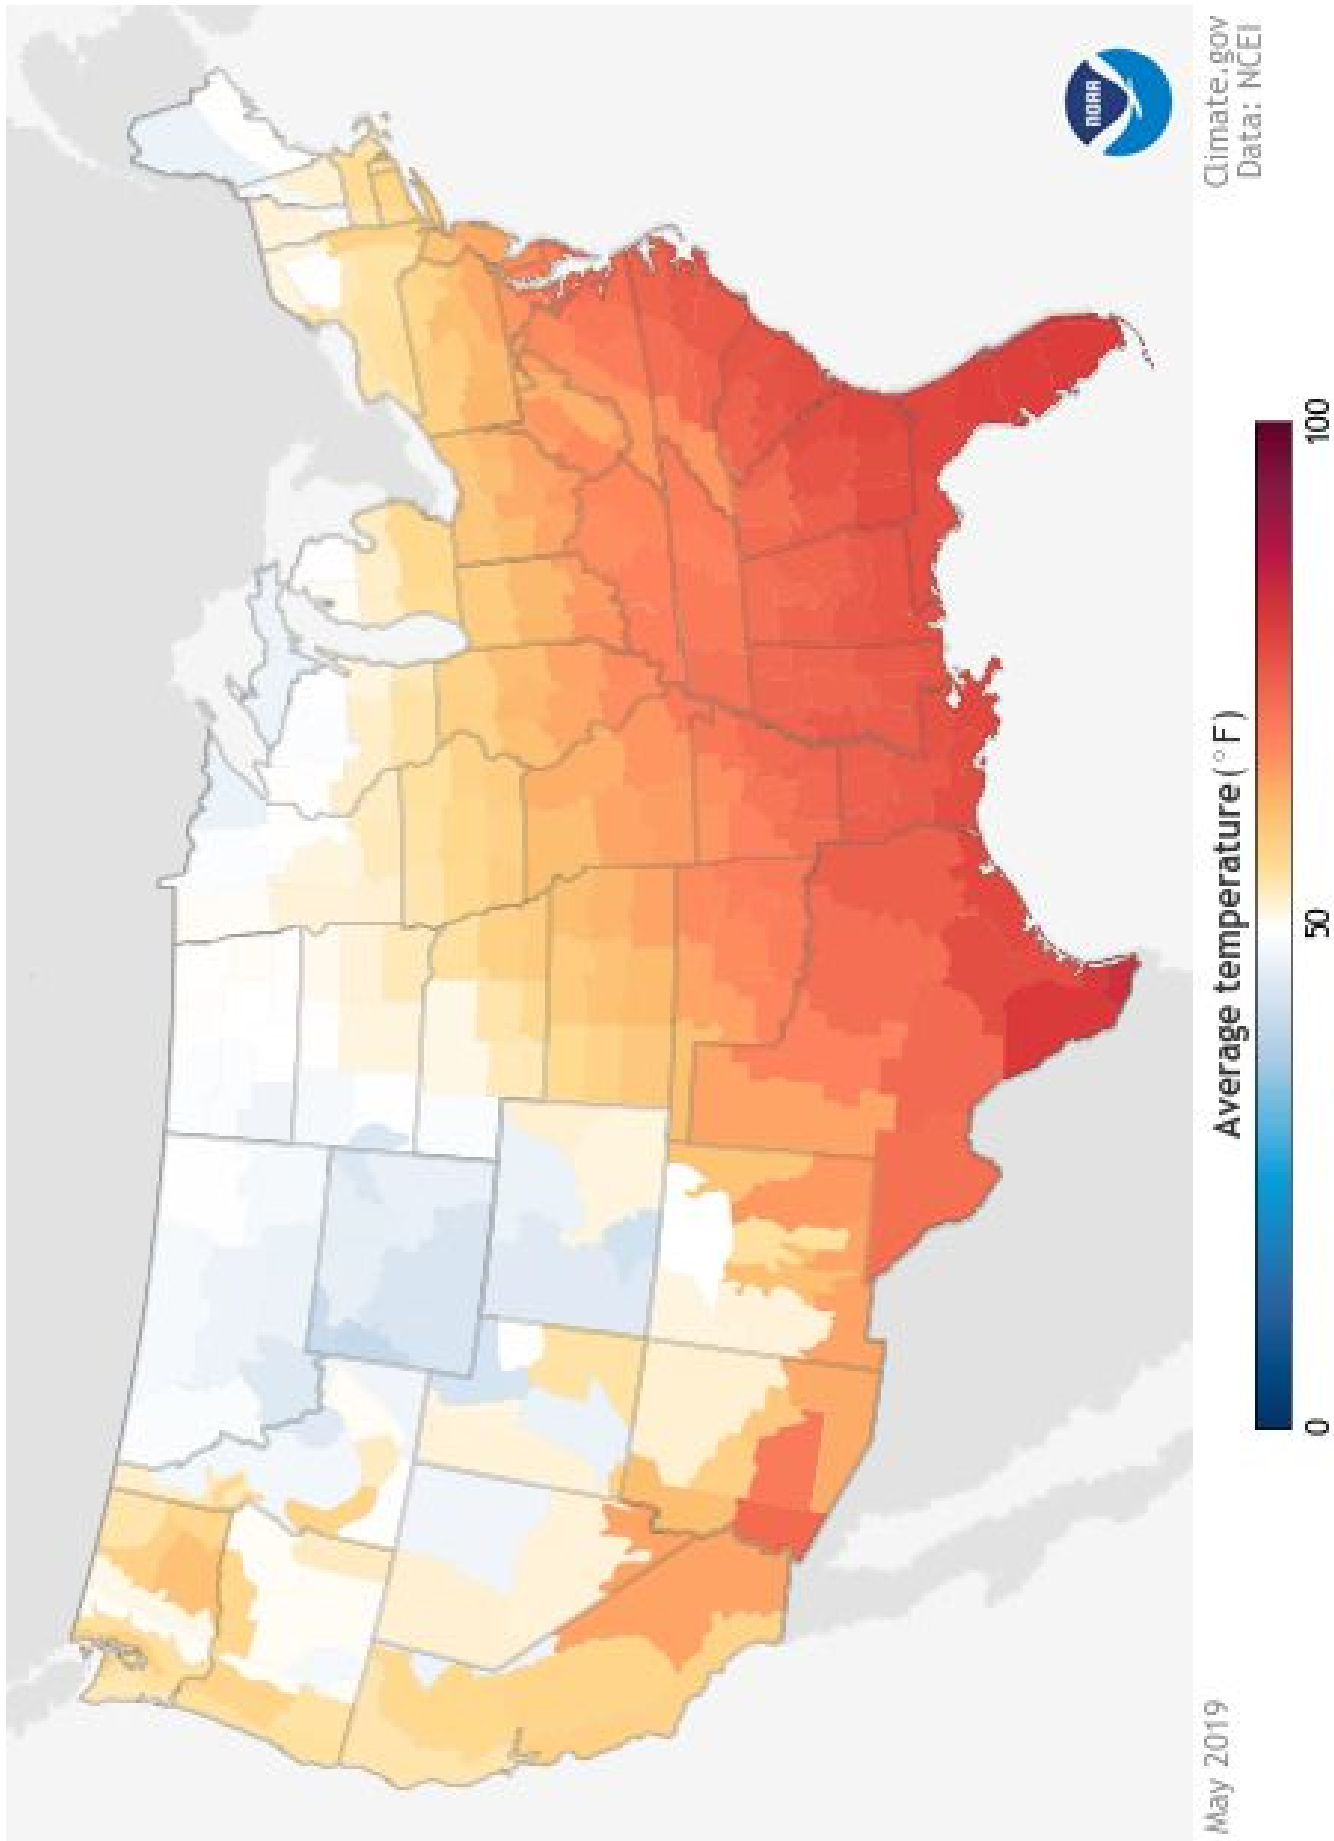

Source: American Horticultural Society, Plant Heat-Zone Map