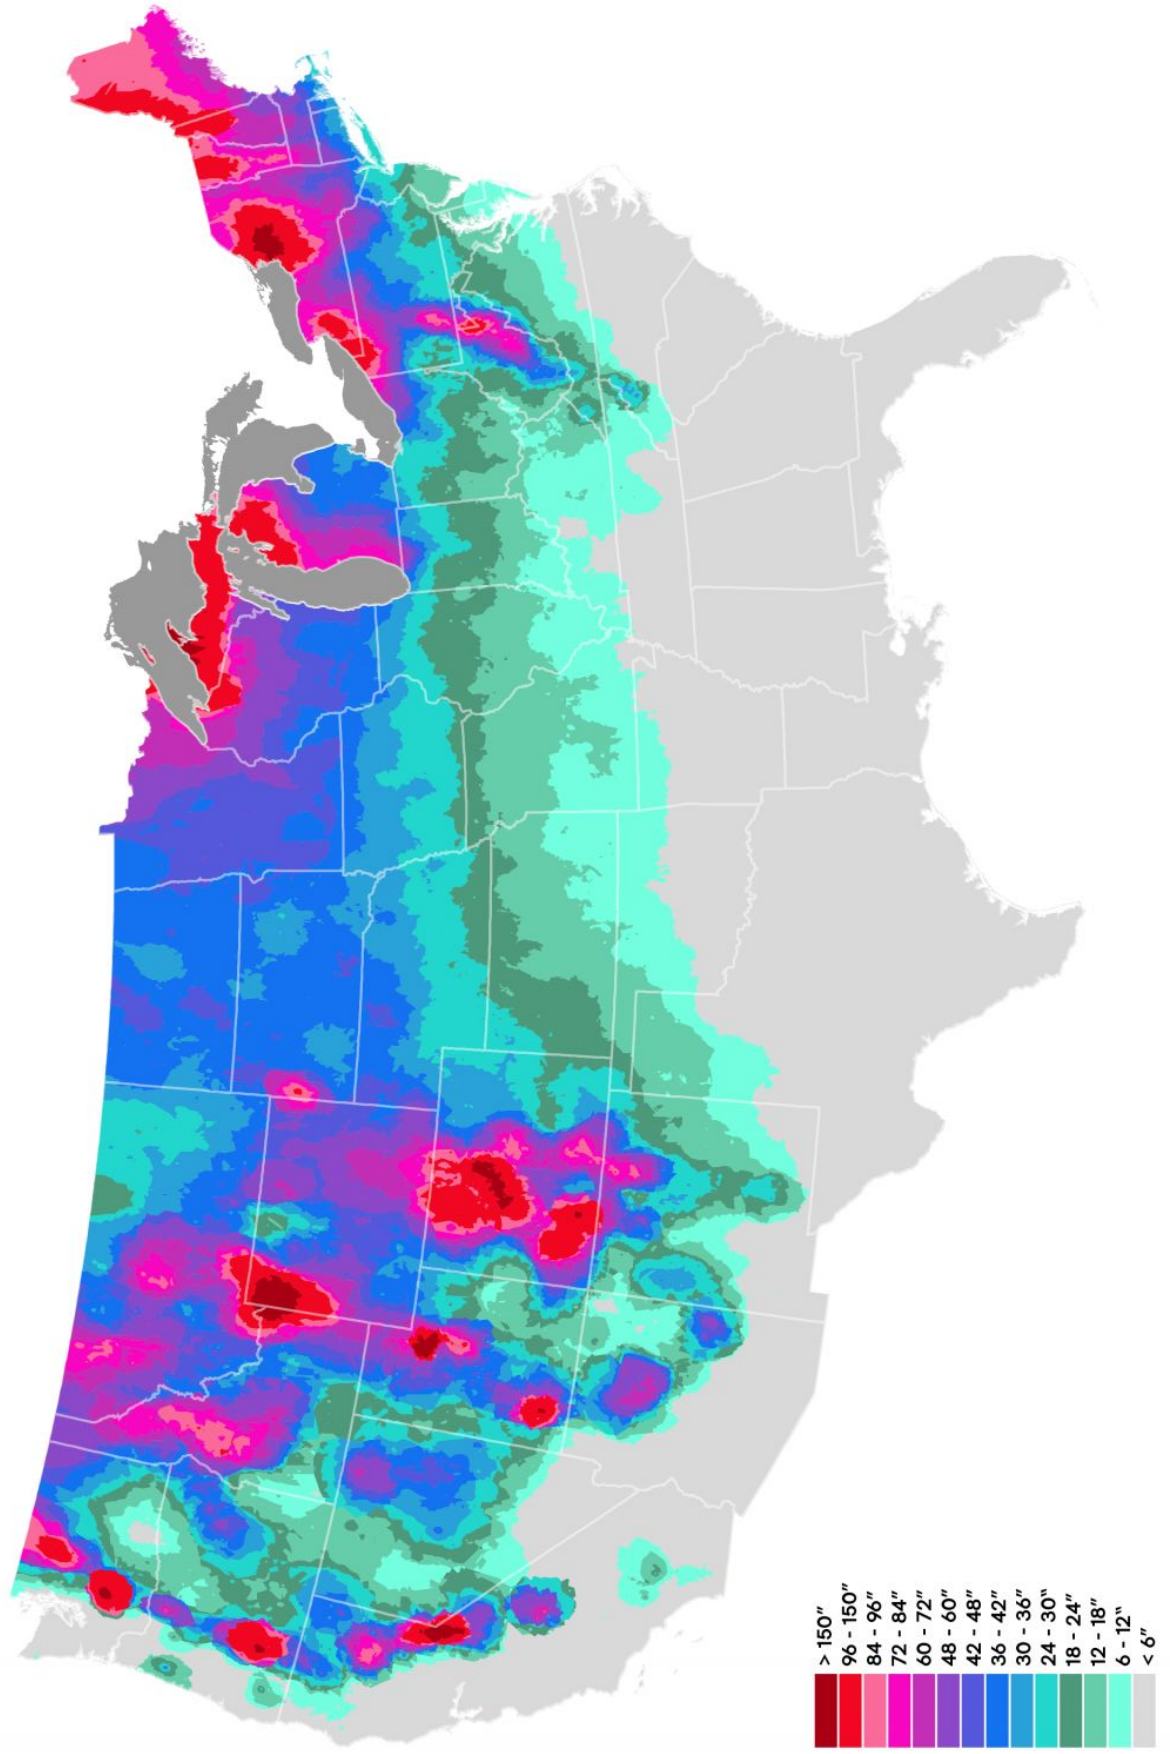

Average Annual Snowfall in the Contiguous U.S.

(based on NOAA NCEI 1981 - 2010 climate normals data)

Source: weather.gov using research from the National Oceanic and and Atmospheric Administration